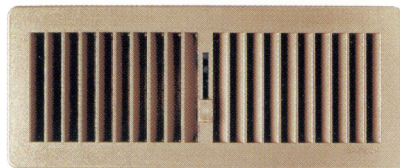

Brunswick Green

Steel Blue

Slate

PALTECH.

PALTECH COLOUR VENTS™

Stronger and easier to clean

Cream

Dark Beige