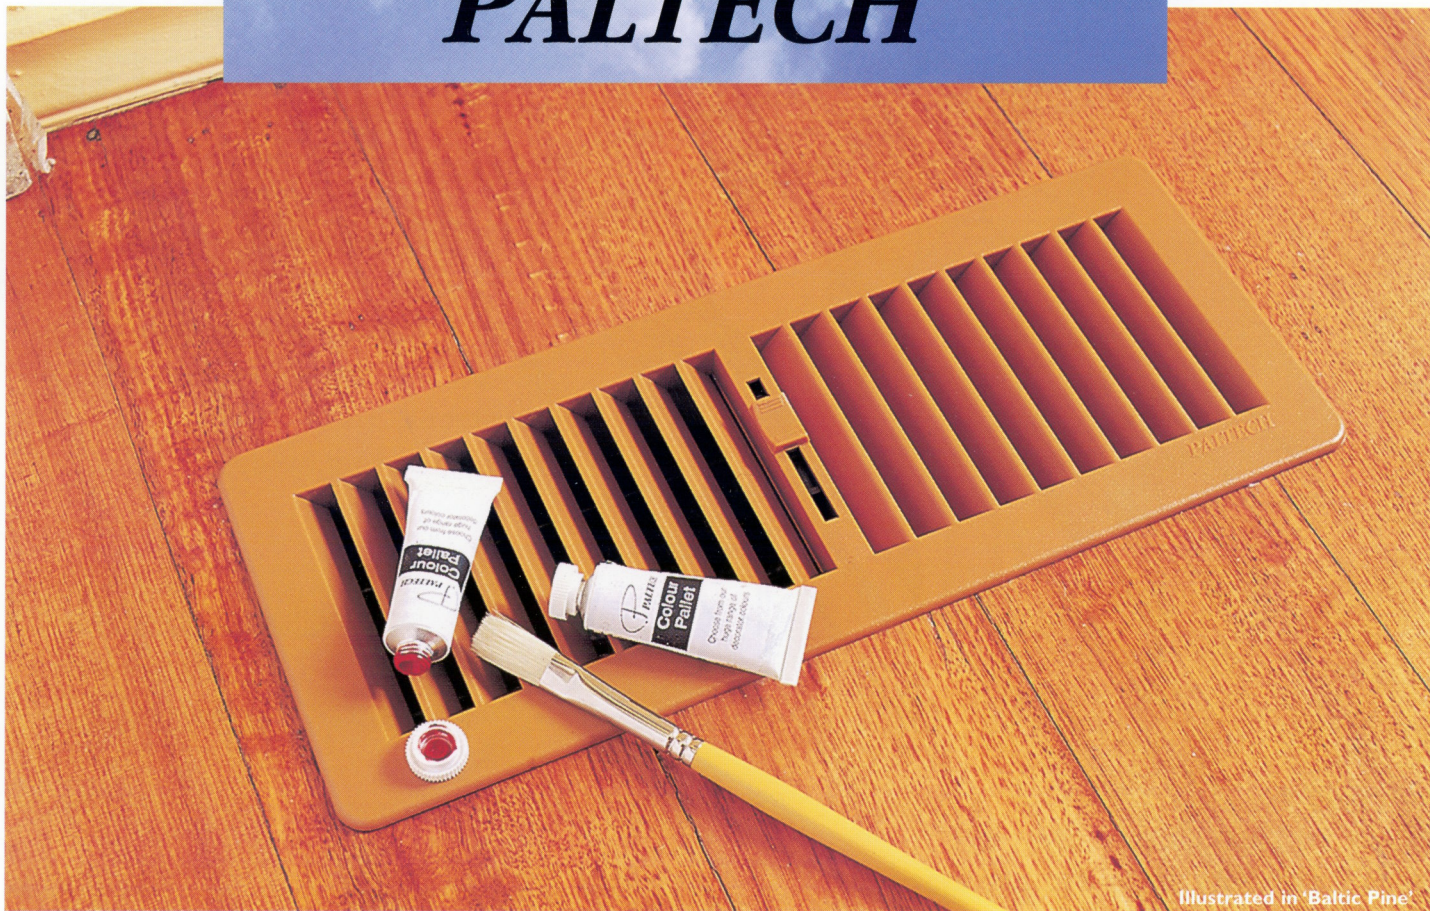

We've Got The Art Of Making The Best Colour Floor Vents

Insist On *PALTECH*

Illustrated in 'Baltic Pine'

- Updated design with new twin dampers for efficient air flow controls
- Available in 20 decorator colours
- Will withstand the roughest household wear and tear
- Available in 2 sizes

PALTECH™
COLOUR VENTS™

Frost White

Peach

Mushroom

Pastel Pink

Sage Green

Sky Blue

Cloud Grey

Brunswick Green

Steel Blue

Slate

PALTECH.

PALTECH COLOUR VENTS™

Stronger and easier to clean

Cream

Dark Beige