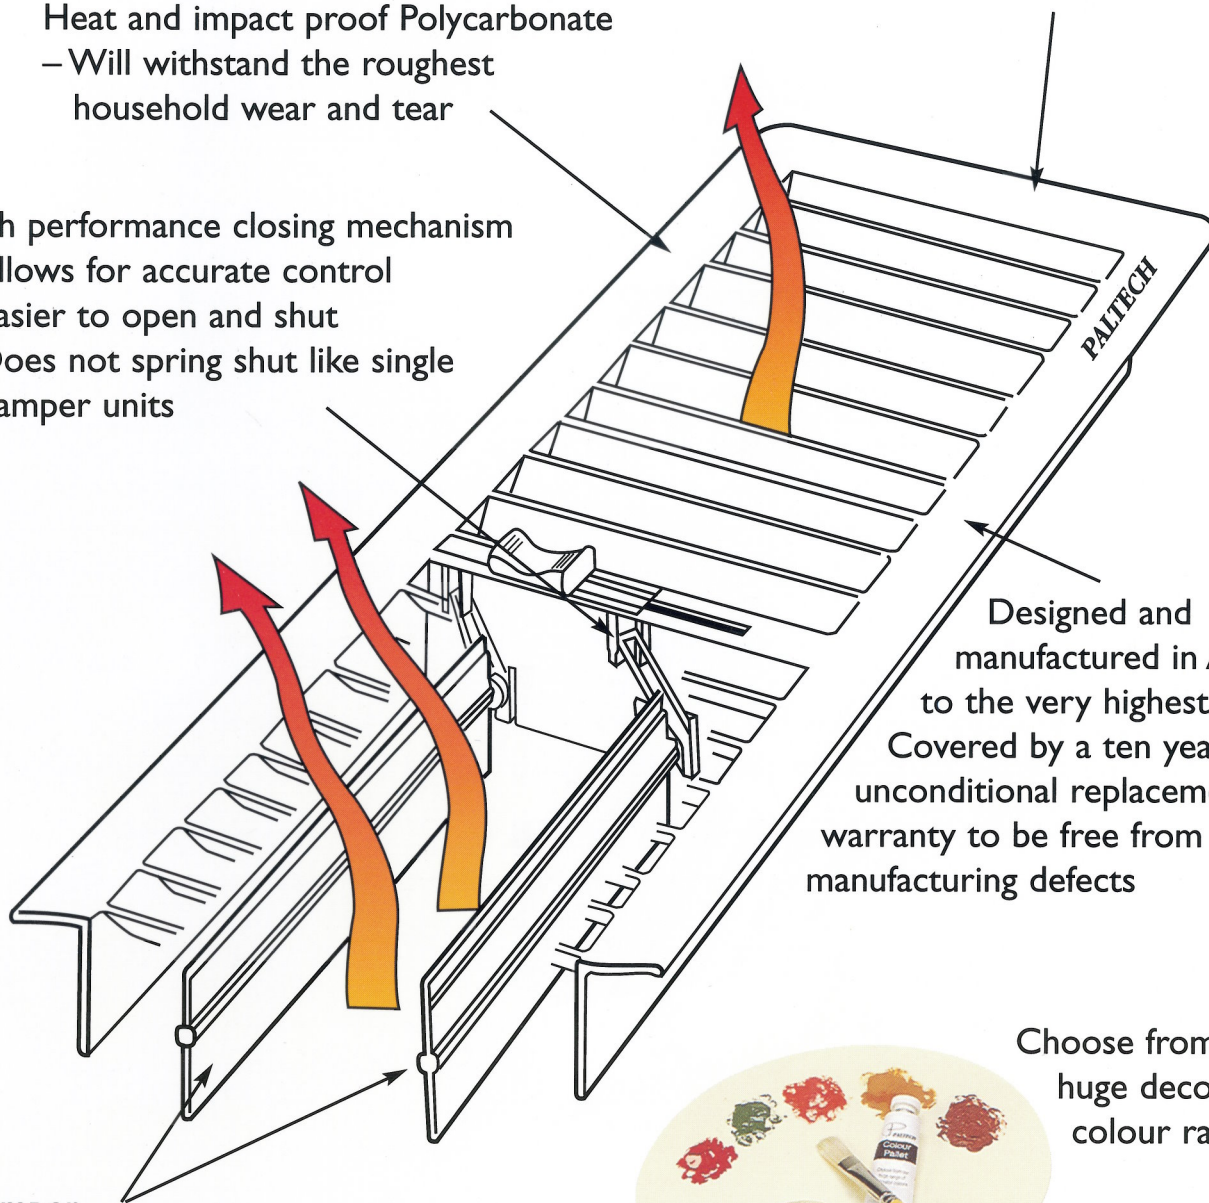

PALTECH COLOUR VENTS™

Stronger and easier to clean

Heat and impact proof Polycarbonate
– Will withstand the roughest household wear and tear

High performance closing mechanism
– Allows for accurate control
– Easier to open and shut
– Does not spring shut like single damper units

Twin damper
– Easier to keep clean – does not collect dirt like single damper units
– Will deflect air forward when blades set at 45° – minimises the need for separate air deflectors

Available in 2 sizes
– 300 x 100mm
– 350 x 150mm

Stronger and tougher than metal
– Will not rust, chip, bend or fade

Designed and manufactured in Australia to the very highest standards. Covered by a ten year unconditional replacement warranty to be free from manufacturing defects

Choose from our huge decorator colour range.