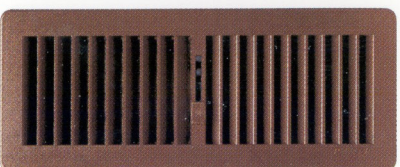

Brunswick Green

Steel Blue

Slate

PALTECH.

PALTECH COLOUR VENTS™

Stronger and easier to clean

Cream

Dark Beige

Beige

Coffee

Desert Sand

Caramel

Baltic Pine

Terracotta

Chocolate

Rustic Brown

Heat and impact proof Polycarbonate
– Will withstand the roughest household wear and tear

High performance closing mechanism
– Allows for accurate control
– Easier to open and shut
– Does not spring shut like single damper units